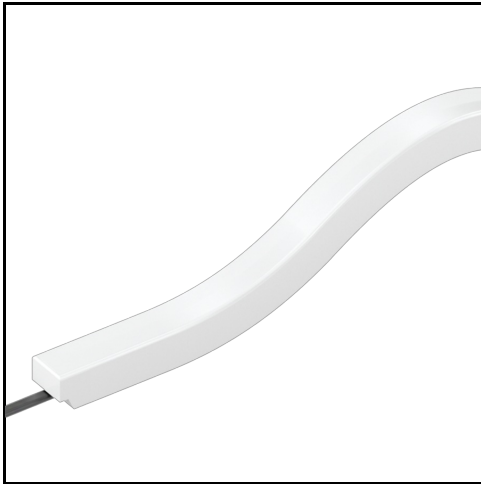

הגנה ממים:

VENUS TV W825 + 10000049-01

מק"ט:

LED Linear

יצרן:

אלתם שטייניץ

יבואן:

אילן 050-2177314

איש קשר:

הערות:

VarioLED™ Flex VENUS White Top View IP67

Area: **Outdoor Luminaires**

Category: **Flexible light lines**

Mounting: **Surface-mounted, Clips and profile without mounting channel / Surface-mounted, Clips and profile with mounting channel / Surface-mounted, SST Clips / Surface-mounted, Clips**

Light lines bendable in one direction (top view or side view) with a perfectly homogeneous and dot-free light surface for outdoor architectural lighting.

- VENUS is a polyurethane encapsulated luminaire. Resistance and chemical stability against urban gases.
- With an efficiency up to 95 lm/W, VENUS stands out as one of the most efficient light line available to date.
- The various lumen output and a large panel of available CCTs turns VENUS into a modular lighting design toolkit.