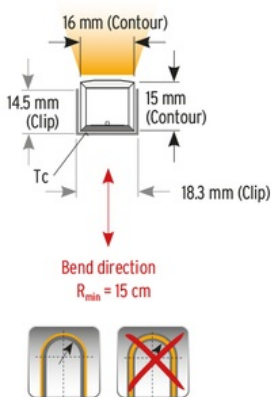

לפי מפרט. ניתן לחיתוך כל 62.5 מ"מ

אורך:

15 מ"מ

גובה:

16 מ"מ

רוחב:

משקל הגוף:

IP67

Detailed specification text in download section.

DIMENSIONS & AVAILABLE LENGTHS

Measurements VarioClip and VarioContour (W x H) 18.3 mm x 14.5 mm

110 mm IP67 plug in connector (male / female) on both ends

At maximum length only one side with IP67 plug in connector male, no female connector. Tc-point (Case temp.) on the rear side of the module

Tolerance +/- 5 mm

Fixture build to length (not field cuttable): $L = (N \times 62.5 \text{ mm}) + 26 \text{ mm}$; $N = 3 \dots 80$; $L_{\min} = 213.5 \text{ mm}$; $N_{\max} = 80$; $L_{\max} = 5,026 \text{ mm}$