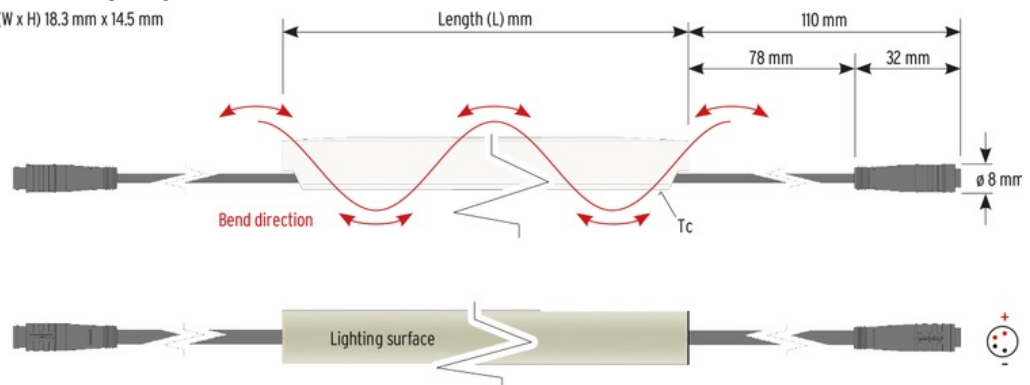

איש קשר:

הערות:

VarioLED™ Flex VENUS White Top View IP67

Area: **Outdoor Luminaires**

Category: **Flexible light lines**

Mounting: **Surface-mounted, Clips and profile without mounting channel / Surface-mounted, Clips and profile with mounting channel / Surface-mounted, SST Clips / Surface-mounted, Clips**

Light lines bendable in one direction (top view or side view) with a perfectly homogeneous and dot-free light surface for outdoor architectural lighting.

- VENUS is a polyurethane encapsulated luminaire. Resistance and chemical stability against urban gases.
- With an efficiency up to 95 lm/W, VENUS stands out as one of the most efficient light line available to date.
- The various lumen output and a large panel of available CCTs turns VENUS into a modular lighting design toolkit.

Detailed specification text in download section.

DIMENSIONS & AVAILABLE LENGTHS

Measurements VarioClip and VarioContour (W x H) 18.3 mm x 14.5 mm

110 mm IP67 plug in connector (male / female) on both ends

At maximum length only one side with IP67 plug in connector male, no female connector. Tc-point (Case temp.) on the rear side of the module

Tolerance +/- 5 mm

Fixture build to length (not field cuttable): $L = (N \times 62.5 \text{ mm}) + 26 \text{ mm}$; $N = 3 \dots 80$; $L_{\min} = 213.5 \text{ mm}$; $N_{\max} = 80$; $L_{\max} = 5,026 \text{ mm}$