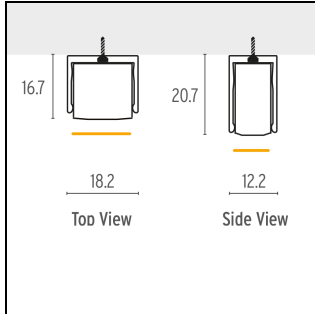

MOUNTING

Surface-mounted, Clips and profile without mounting channel

Mounting accessories

Vario Contour TV Channel
2,000 mm aluminum profile (only for Top View light lines)
Art.-#: 10000049-01

Description

Continuous anodized aluminum surface mounting profile designed to fit Venus TV product.

Example of application

Vario Contour TV Channel
4,000 mm aluminum profile (only for Top View light lines)
Art.-#: 10000049-01-4m

Continuous anodized aluminum surface mounting profile designed to fit Venus TV product.

VarioClips VENUS TV 50 mm
Mounting-Clip for Venus TV (only for Top View light lines)
Art.-#: 13000010-01

Aluminum surface mounting bracket. Recommended for overhead mounting 5 brackets per meter (3 brackets for other mountings).

VarioContour SV Channel
2,000 mm aluminum profile (only for Side View light lines)
Art.-#: 10000048-01

Continuous anodized aluminum surface mounting profile designed to fit VENUS SV product.

VarioContour SV Channel
4,000 mm aluminum profile (only for Side View light lines)
Art.-#: 10000048-01-4m

Continuous anodized aluminum surface mounting profile designed to fit Venus SV product.

VarioClip VENUS SV 50mm
Mounting-Clip for Venus SV (only for Side View light lines)
Art.-#: 13000011-01

Aluminum surface mounting bracket. Recommended for overhead mounting 5 brackets per meter (3 brackets for other mountings).