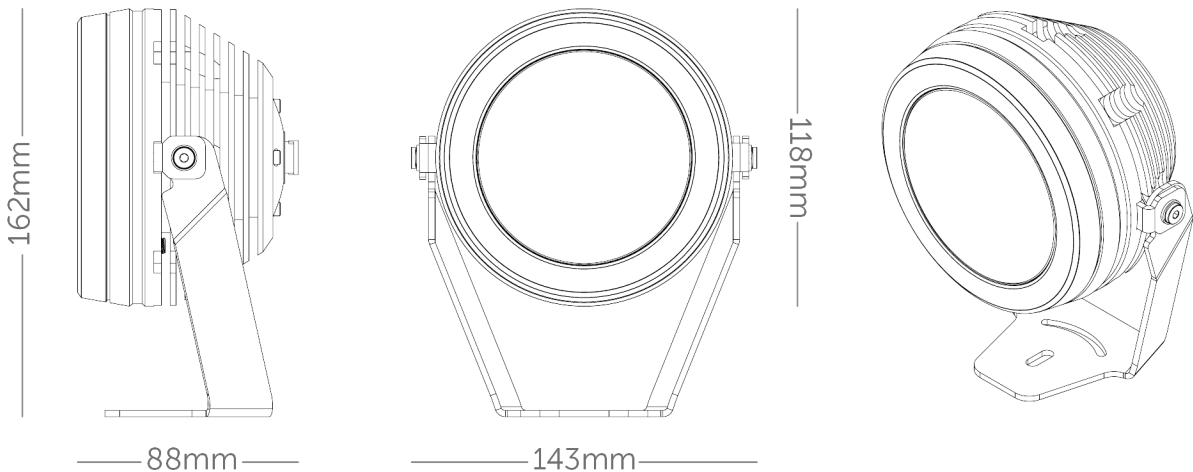

Continuous anodized aluminum surface mounting profile designed to fit Venus TV product.

VarioClips VENUS TV 50 mm
Mounting-Clip for Venus TV (only for Top View light lines)
Art.-#: 13000010-01

Aluminum surface mounting bracket. Recommended for overhead mounting 5 brackets per meter (3 brackets for other mountings).

Continuous anodized aluminum surface mounting profile designed to fit Venus SV product.

VarioClip VENUS SV 50mm
Mounting-Clip for Venus SV (only for Side View light lines)
Art.-#: 13000011-01

Aluminum surface mounting bracket. Recommended for overhead mounting 5 brackets per meter (3 brackets for other mountings).

ENVIRONMENTAL

IP Rating	IP 67
Working Temp.	-18°C ~ 40°C / 0°F ~ 104°F
Storage Temp.	-18°C ~ 40°C / -0.4°F ~ 104°F

PHYSICAL

Size	L94 * Ø114mm
Housing	15µ Anodized aluminum

BRACKETS

Double Bracket
60° Tilt, 290 * 135mm

Double Bracket
90° Tilt, 160* 265mm

Triple Bracket
90° Tilt, 270* 265mm

ACCESSORIES

Hobeycomb
Cell W 5.2mm, H 3.2mm

Angular Louver

Configuration Box
160 * 120 * 80mm

Pin

2
3
1
6
7
4
8
10
9
5