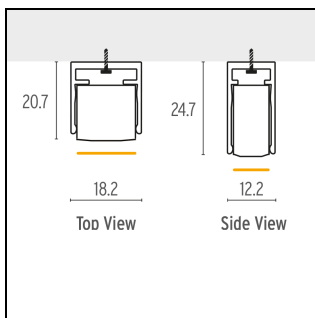

Surface-mounted, Clips and profile with mounting channel

Mounting accessories

VarioContour VENUS TV CC
2,000 mm aluminum profile with cable runway (only for Top View light lines)
Art.-#: 10000339

Description

Continuous aluminum surface mounting profile. Cable runway allows the cables to run underneath the fixture.