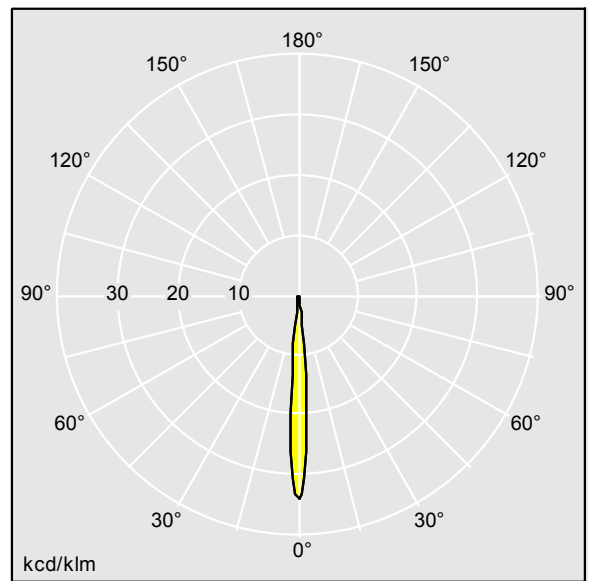

Dimensions: Ø239 x 156 mm
 Luminaire input power: 41 W
 Luminaire luminous flux: 3891 lm
 Luminaire efficacy: 95 lm/W
 Weight: 5.07 kg

TLG_CON3_F_S_12L.jpg

TLG_CONL_M_12L.wmf

TL_CONT312L105NB830.ltd

Lamp position: STD - standard
 Light Source: LED
 Luminaire luminous flux*: 3891 lm
 Luminaire efficacy*: 95 lm/W
 Lamp efficacy: 94 lm/W
 Colour Rendering Index min.: 80
 LOR: 1,00 ULOR: 0,00 DLOR: 1,00