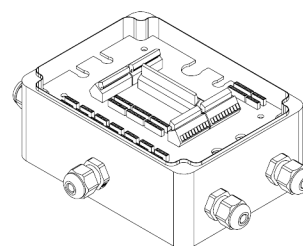

Continuous anodized aluminum surface mounting profile designed to fit Venus SV product.

VarioClip VENUS SV 50mm
Mounting-Clip for Venus SV (only for Side View light lines)
Art.-#: 13000011-01

Aluminum surface mounting bracket. Recommended for overhead mounting 5 brackets per meter (3 brackets for other mountings).

Double Bracket
90° Tilt, 160* 265mm

Triple Bracket
90° Tilt, 270* 265mm

ACCESSORIES

Hobeycomb
Cell W 5.2mm, H 3.2mm

Angular Louver

Configuration Box
160 * 120 * 80mm

Pin

2
3
1
6
7
4
8
10
9
5