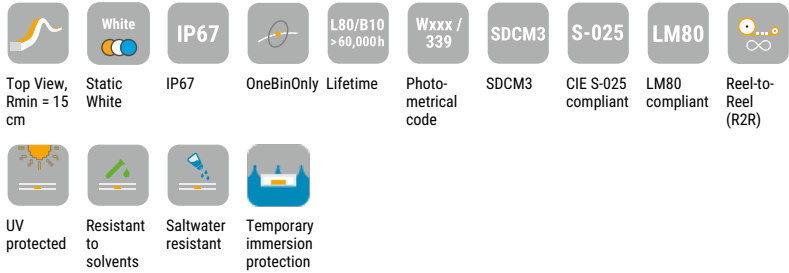

Technical Data/Performance